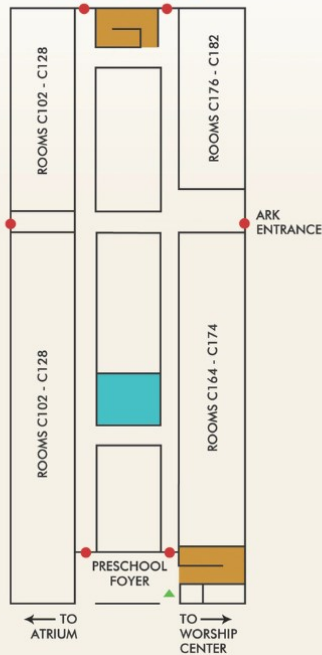

## MEN

Fountain Ricky McDaniel 266

Yokefellows John Silvey Conference Room

## COLOR KEY

	Downstairs
	kidsU Area
	Separate Building
	Above Worship Center

**PRESCHOOL WING 1ST FLOOR**

**CHILDREN'S WING 2ND FLOOR**