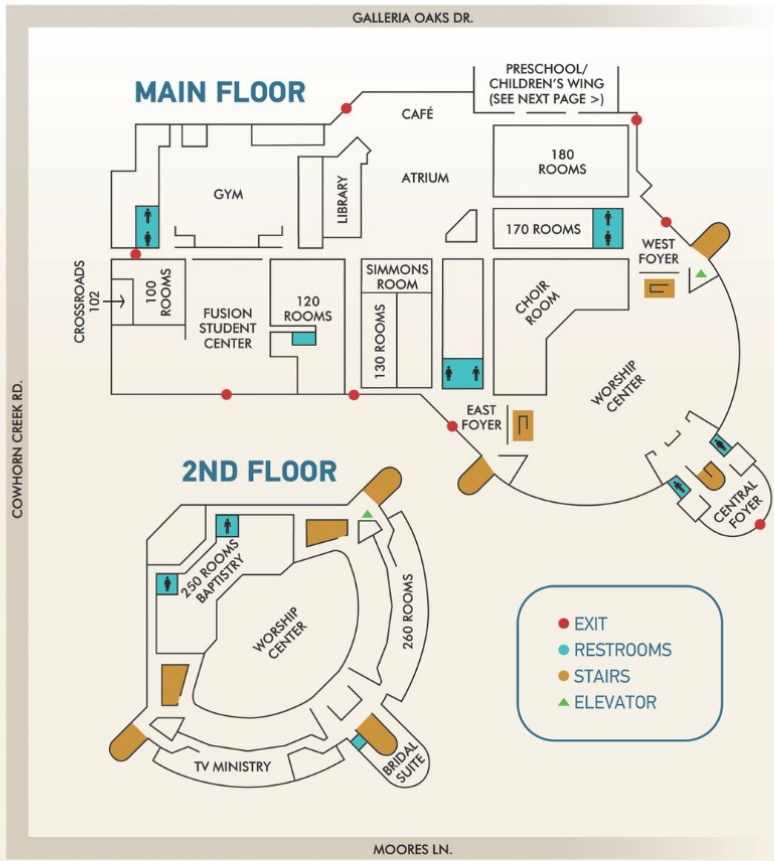

## MEN

Fountain Ricky McDaniel 266

Yokefellows John Silvey Conference Room

## COLOR KEY

	Downstairs
	kidsU Area
	Separate Building
	Above Worship Center

**PRESCHOOL WING 1ST FLOOR**

**CHILDREN'S WING 2ND FLOOR**